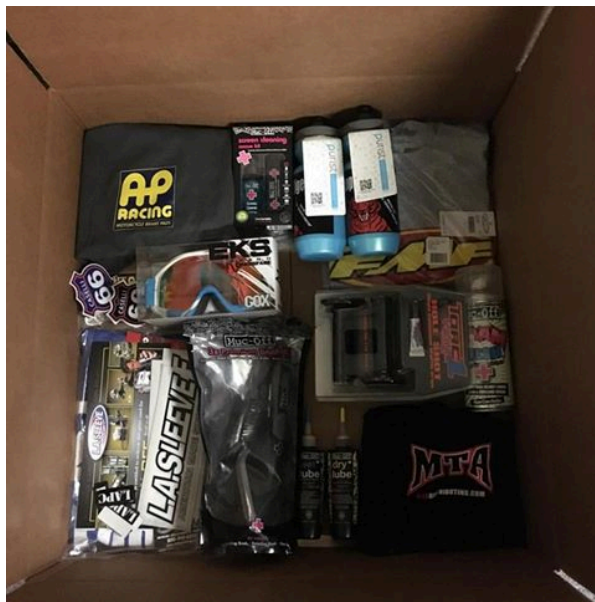

Have fun with us before the FMF Glen Helen National!

Get A Free FMF Glen Helen National Poster

Want a free official poster? Upload a picture of you getting ready for the FMF Glen Helen National using our hashtag #NationalFever and we'll send you a poster!

Find Our Buried Treasure

Every week leading up to the National, we will be dropping Glen Helen treasure boxes all across Southern California. Want to know what's in the boxes? Then you have to follow us on social media! Follow us today @glenhelenraceway on Facebook, Instagram, and Twitter. Trust us, you're going to want what's inside.

Box 1 was found this week at LA Sleeve in Santa Fe Springs.

"Like" Us and see our upcoming clues

LIKE US