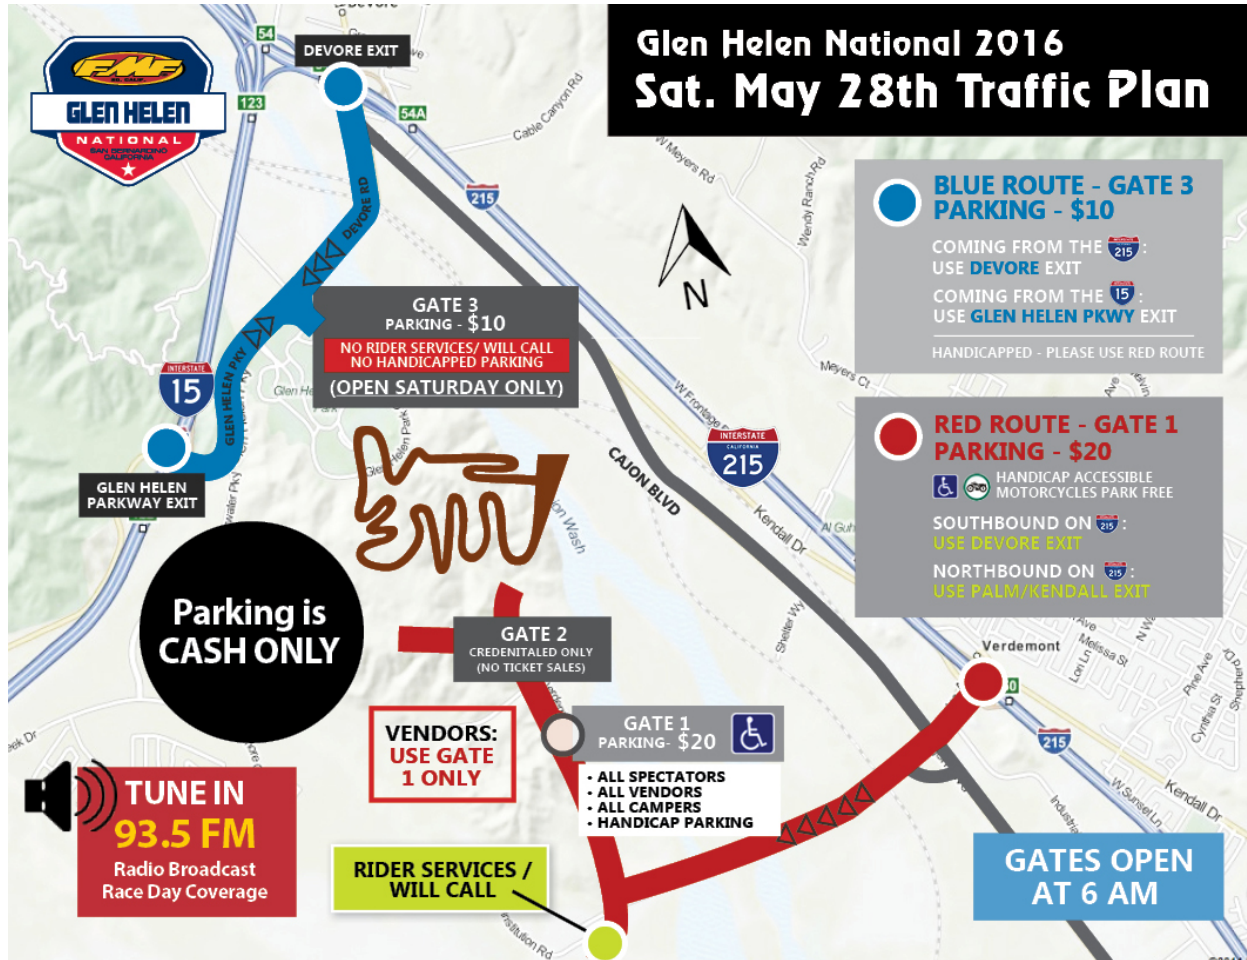

Here is the traffic map for today's event.
Gates open at 6 am.

Have a great time and "Feel the Speed!" Follow us on social media for great pictures from today's event. Don't forget to use **#GlenHelenNational**

@GLENHELENRACEWAY

Use our Snapchat filter at the National!

GETTING DIRTY AT THE GLEN HELEN NATIONAL

Use our Snapchat filter at the National!

Facebook, Instagram, Twitter, YouTube